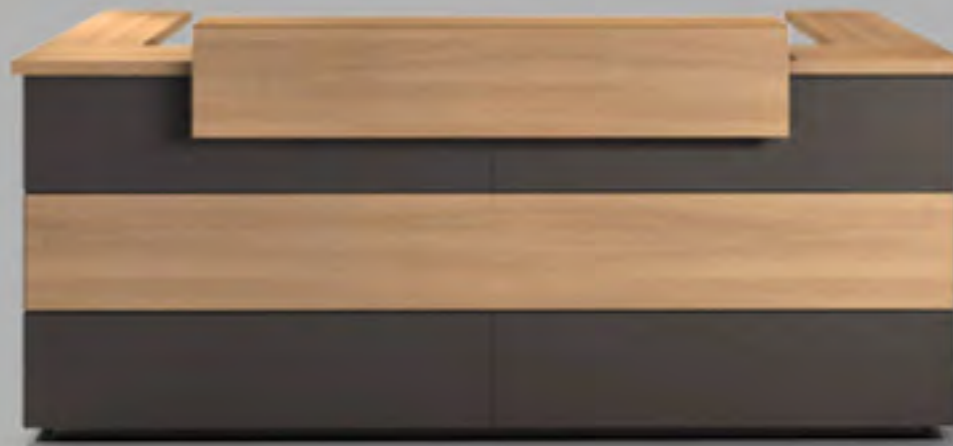

Front Typ 3 mit 3,8 cm Tresenplatte in Olive Sevilla Dekor (OD); Front und Counter im Mix: Olive Sevilla Dekor (OD) und Dunkelanthrazit (DA).

Front type 3 with 3.8 cm counter top in olive Sevilla finish (OD), front and counter in mix: olive Sevilla finish (OD) and dark anthracite (DA).

Die Einrichtung soll unseren Stil zum Ausdruck bringen.

WINEA ID bietet Ihnen maximale Gestaltungsfreiheit: Das flexible Raster des Rahmenprofils erlaubt eine variable vertikale und horizontale Einteilung der Frontelemente. Dabei können die einzelnen Verschaltungselemente, Abdeck- und Ablageplatten des modularen Tresensystems mit sämtlichen Echtholz-, Dekor- und Melamin-Oberflächen aus dem WINI Farbspektrum bestückt werden. Für die Counter-Aufsätze stehen zusätzlich verschiedene Glaselemente zur Auswahl. Mit WINEA ID gestalten Sie Ihren individuellen Empfang.